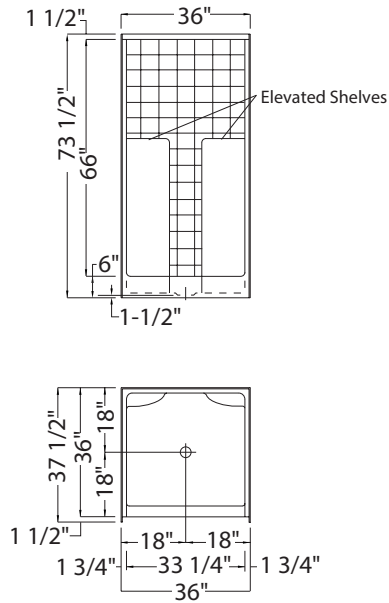

## Recommended doors (Visit our website for a complete list of our recommended doors)

Description	No
136435	Pivolok Deluxe Pivot Shower Door 32 ½-37 x 64 ½ in.
136656	Pivolok Pivot Shower Door 33-34 ¾ x 64 ½ in.

# S-36T alcove shower

**Model number:**

**141186**

**Dimensions:** 36" x 36" x 72"

**Installation:** Alcove

**Material:** AcryIX™

**Dimensions:**

36 x 36 x 72 in.

**Weight:**

96 lbs -

**Shape:**

Square

**Pieces:**

1

**Drain location:**

No seat, center drain