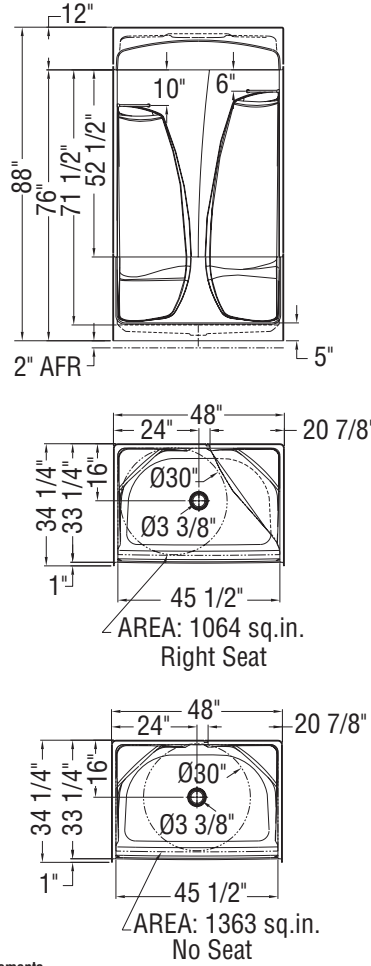

ACSHRSDM/LSDM/NSDM-48 AFR

Model number:

141053A

Dimensions: 48" x 33" x 88"

Installation: Alcove

Material: Acrylic

Standard Features:

- One-piece acrylic shower with integrated roofcap
- Optional acrylic handle
- Built-in corner shelves with optional shelf rails
- Right/left-hand seat or no seat (comes with footrest(s) when no seat ordered)
- Center drain
- Textured floor

Options (Visit our website for a complete list of our options)

No	Description
<input type="checkbox"/> OPT 10167	Shelf Rails
<input type="checkbox"/> OPT 10169	12" Handle
<input type="checkbox"/> OPT 10171	Light for roofcap

ACSHRSDM/LSDM/NSDM-48 AFR

Model number: 141053A

Dimensions: 48" x 33" x 88"

Installation: Alcove

Material: Acrylic

All dimensions are approximate. Structure measurements must be verified against the unit to ensure proper fit.

Dimensions:
48 x 33 1/4 x 88 in. (1219 x 844 x 2235 mm)
Weight:
168 lbs - 76 kg
Shape:
Rectangular
Pieces:
1
Drain location:
No seat, center drain
Left seat, center drain
Right seat, center drain

Project: _____