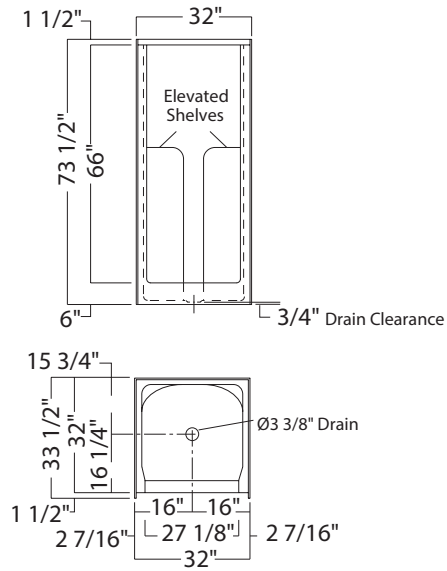

S-32 alcove shower

Model number:

141021

Dimensions: 32" x 32" x 72"

Installation: Alcove

Material: AcrylX™

Standard Features:

- One-piece shower with AcrylX™ finish
- Built-in corner shelves
- Center drain
- Textured floor

Recommended doors (Visit our website for a complete list of our recommended doors)

Description	No
136635	Pivolok Pivot Shower Door 27-28 ¾ x 64 ½ in.

S-32 alcove shower

Model number:

141021

Dimensions: 32" x 32" x 72"

Installation: Alcove

Material: AcryIX™

Dimensions:

32 x 32 x 72 in.

Weight:

77 lbs -

Shape:

Square

Pieces:

1

Drain location:

No seat, center drain

All dimensions are approximate. Structure measurements must be verified against the unit to ensure proper fit.

Project:

Contractor:

Representative: