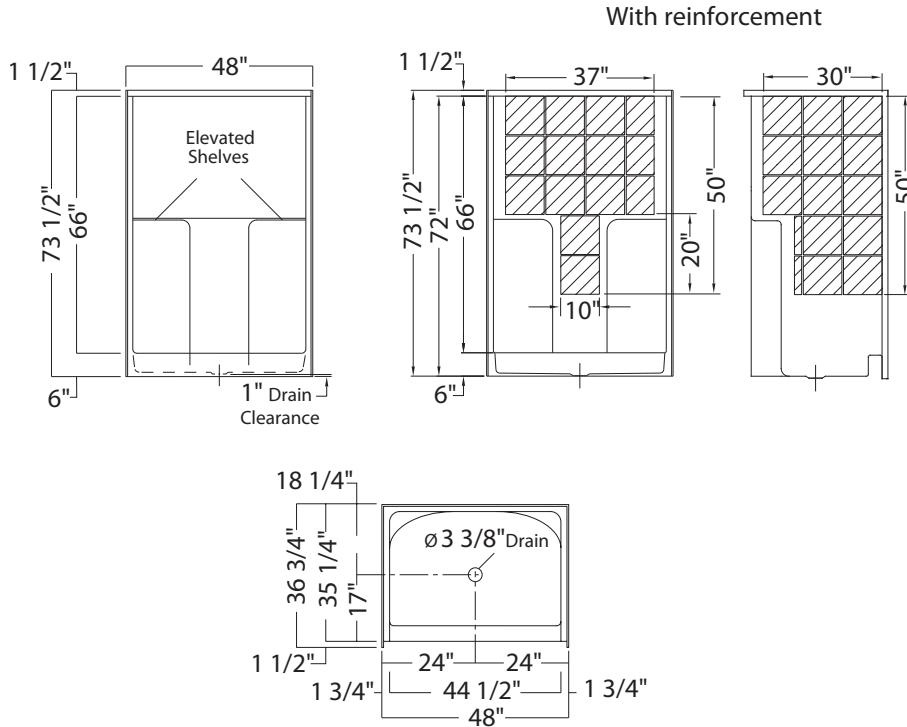

NS-48 alcove shower

Model number:

141026

Dimensions: 48" x 35" x 72"

Installation: Alcove

Material: AcrylX™

Standard Features:

- One-piece shower with AcrylX™ finish
- Built-in wide corner shelves
- Center drain
- Textured floor
- Optional unique feature: Reinforced walls

Options (Visit our website for a complete list of our options)

No	Description
<input type="checkbox"/> OPT 10189	Three wall reinforcement for future grab installation
<input type="checkbox"/> OPT 20212-B	Back Wall reinforcement (one wall) for future grab bar installation
<input type="checkbox"/> OPT 20212-L	Left Wall reinforcement (one wall) for future grab bar installation
<input type="checkbox"/> OPT 20212-R	Right Wall reinforcement (one wall) for future grab bar installation

NS-48 alcove shower

Model number:

141026

Dimensions: 48" x 35" x 72"

Installation: Alcove

Material: AcryIX™

Dimensions:

48 x 35 1/4 x 72 in.

Weight:

107 lbs -

Shape:

Rectangular

Pieces:

1

Drain location:

No seat, center drain