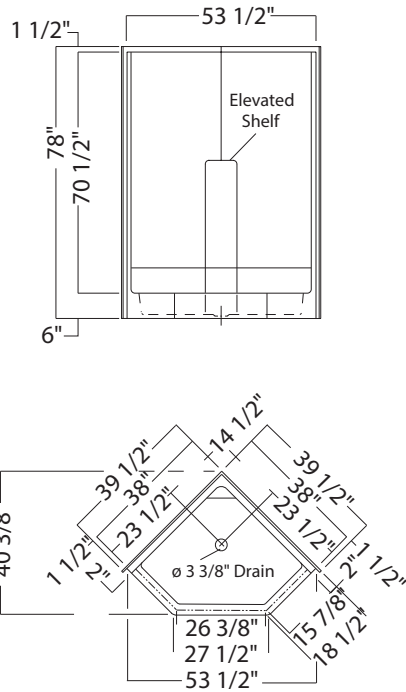

# KD-NAS corner shower

**Model number:**

141047

**Dimensions:** 38" x 38" x 77"

**Installation:** Corner

**Material:** AcrylX™

# KD-NAS corner shower

**Model number:** 141047

**Dimensions:** 38" x 38" x 77"

**Installation:** Corner

**Material:** AcryIX™

**Dimensions:**

38 x 38 x 76 1/2 in.

**Weight:**

97 lbs -

**Shape:**

NeoAngle

**Pieces:**

2

**Drain location:**

No seat, center drain

All dimensions are approximate. Structure measurements must be verified against the unit to ensure proper fit.