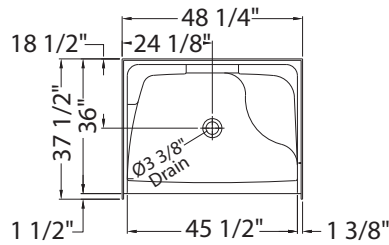

SHLS/RS-48 AFR alcove shower

Model number:

141033A

Dimensions: 48" x 36" x 79"

Installation: Alcove

Material: AcryIX™

Standard Features:

- One-piece shower with optional roofcap
- Two-level built-in corner shelves
- Right or left-hand seat
- Center drain
- Textured floor
- Above-the-Floor Rough

Certifications

MAAX products adhere to one or more of the following certifications:

Recommended doors (Visit our website for a complete list of our recommended doors)

Description	No
134663	Kameleon SC Sliding Shower Door 43-47 x 71 in. 6 mm
105413	Polar Sliding Shower Door 42-47 ½ x 68 in.
136453	Kleara 2-panel Pivot Shower Door 42 ½-45 ½ x 69 in. 6 mm

Options (Visit our website for a complete list of our options)

No	Description
<input type="checkbox"/> OPT 10171	Light for roofcap

SHLS/RS-48 AFR alcove shower

Model number: 141033A

Dimensions: 48" x 36" x 79"

Installation: Alcove

Material: AcryIX™

Dimensions:
48 1/4 x 36 x 78 1/2 in.
Weight:
106 lbs -
Shape:
Rectangular
Pieces:
1
Drain location:
Left
Right

All dimensions are approximate. Structure measurements must be verified against the unit to ensure proper fit.