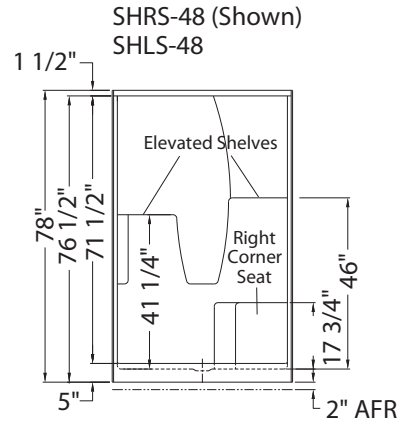

SHLS/RS-48 AFR alcove shower

Model number:

141033A

Dimensions: 48" x 36" x 79"

Installation: Alcove

Material: AcryIX™

Standard Features:

- One-piece shower with optional roofcap
- Two-level built-in corner shelves
- Right or left-hand seat
- Center drain
- Textured floor
- Above-the-Floor Rough

Certifications

MAAX products adhere to one or more of the following certifications:

Recommended doors (Visit our website for a complete list of our recommended doors)

Description	No
134663	Kameleon SC Sliding Shower Door 43-47 x 71 in. 6 mm
105413	Polar Sliding Shower Door 42-47 ½ x 68 in.
136453	Kleara 2-panel Pivot Shower Door 42 ½-45 ½ x 69 in. 6 mm

Options (Visit our website for a complete list of our options)

No	Description
<input type="checkbox"/> OPT 10171	Light for roofcap

SHLS/RS-48 AFR alcove shower

Model number: 141033A

Dimensions: 48" x 36" x 79"

Installation: Alcove

Material: AcryIX™

Dimensions:
48 1/4 x 36 x 78 1/2 in.
Weight:
106 lbs -
Shape:
Rectangular
Pieces:
1
Drain location:
Left
Right

All dimensions are approximate. Structure measurements must be verified against the unit to ensure proper fit.