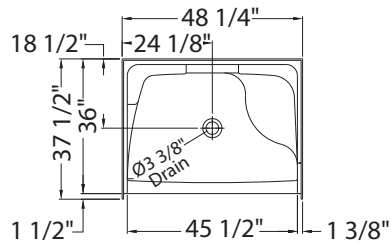

SHLS/RS-48 AFR alcove shower

Model number:

141033A

Dimensions: 48" x 36" x 79"

Installation: Alcove

Material: AcrylX™

Standard Features:

- One-piece shower with optional roofcap
- Two-level built-in corner shelves
- Right or left-hand seat
- Center drain
- Textured floor
- Above-the-Floor Rough

Recommended doors (Visit our website for a complete list of our recommended doors)

Description	No
134663	Kameleon SC Sliding Shower Door 43-47 x 71 in. 6 mm
105413	Polar Sliding Shower Door 42-47 ½ x 68 in.
136453	Kleara 2-panel Pivot Shower Door 42 ½-45 ½ x 69 in. 6 mm

Options (Visit our website for a complete list of our options)

No	Description
<input type="checkbox"/> OPT 10171	Light for roofcap

SHLS/RS-48 AFR alcove shower

Model number: 141033A

Dimensions: 48" x 36" x 79"

Installation: Alcove

Material: AcryIX™

Dimensions:
48 1/4 x 36 x 78 1/2 in.
Weight:
106 lbs -
Shape:
Rectangular
Pieces:
1
Drain location:
Left
Right

All dimensions are approximate. Structure measurements must be verified against the unit to ensure proper fit.