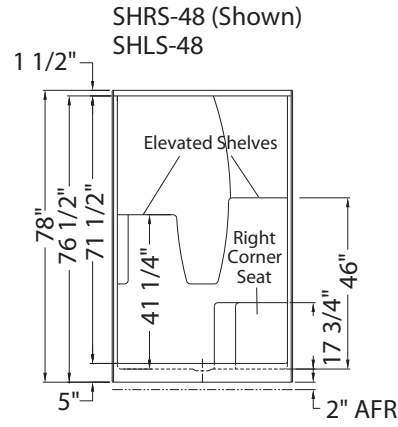

SHLS/RS-48 AFR alcove shower

Model number:

141033A

Dimensions: 48" x 36" x 79"

Installation: Alcove

Material: AcrylX™

Standard Features:

- One-piece shower with optional roofcap
- Two-level built-in corner shelves
- Right or left-hand seat
- Center drain
- Textured floor
- Above-the-Floor Rough

Recommended doors (Visit our website for a complete list of our recommended doors)

Description	No
134663	Kameleon SC Sliding Shower Door 43-47 x 71 in. 6 mm
105413	Polar Sliding Shower Door 42-47 ½ x 68 in.
136453	Kleara 2-panel Pivot Shower Door 42 ½-45 ½ x 69 in. 6 mm

Options (Visit our website for a complete list of our options)

No	Description
<input type="checkbox"/> OPT 10171	Light for roofcap

SHLS/RS-48 AFR alcove shower

Model number: 141033A

Dimensions: 48" x 36" x 79"

Installation: Alcove

Material: AcryIX™

Dimensions:
48 1/4 x 36 x 78 1/2 in.
Weight:
106 lbs -
Shape:
Rectangular
Pieces:
1
Drain location:
Left
Right

All dimensions are approximate. Structure measurements must be verified against the unit to ensure proper fit.